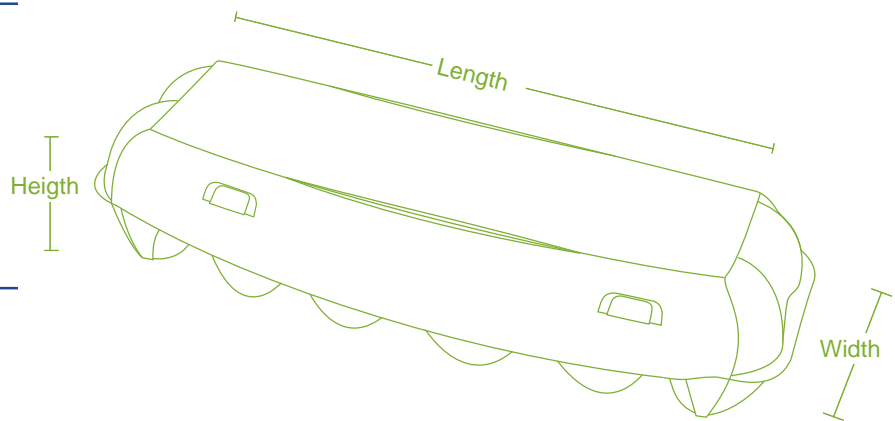

## Technical details SOUL® 1x12

Special packaging for 12 eggs S, M, L size.  
S (small), M (medium), L (large)

### SOUL® closed dimensions:

**Length:** 297 mm  
**Width:** 107 mm.  
**Height:** 68 mm:

### SOUL® Weight :

49,5 grs.