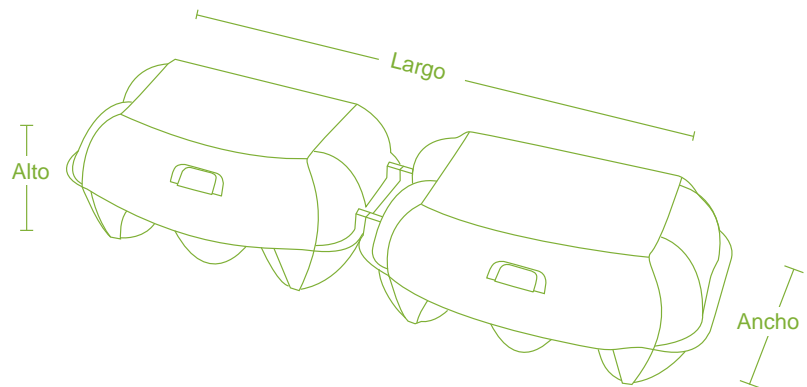

### SOUL® closed dimensions:

**Length:** 307 mm

**Width:** 104 mm.

**Height:** 69 mm:

### SOUL® Weight :

49,5 grs.